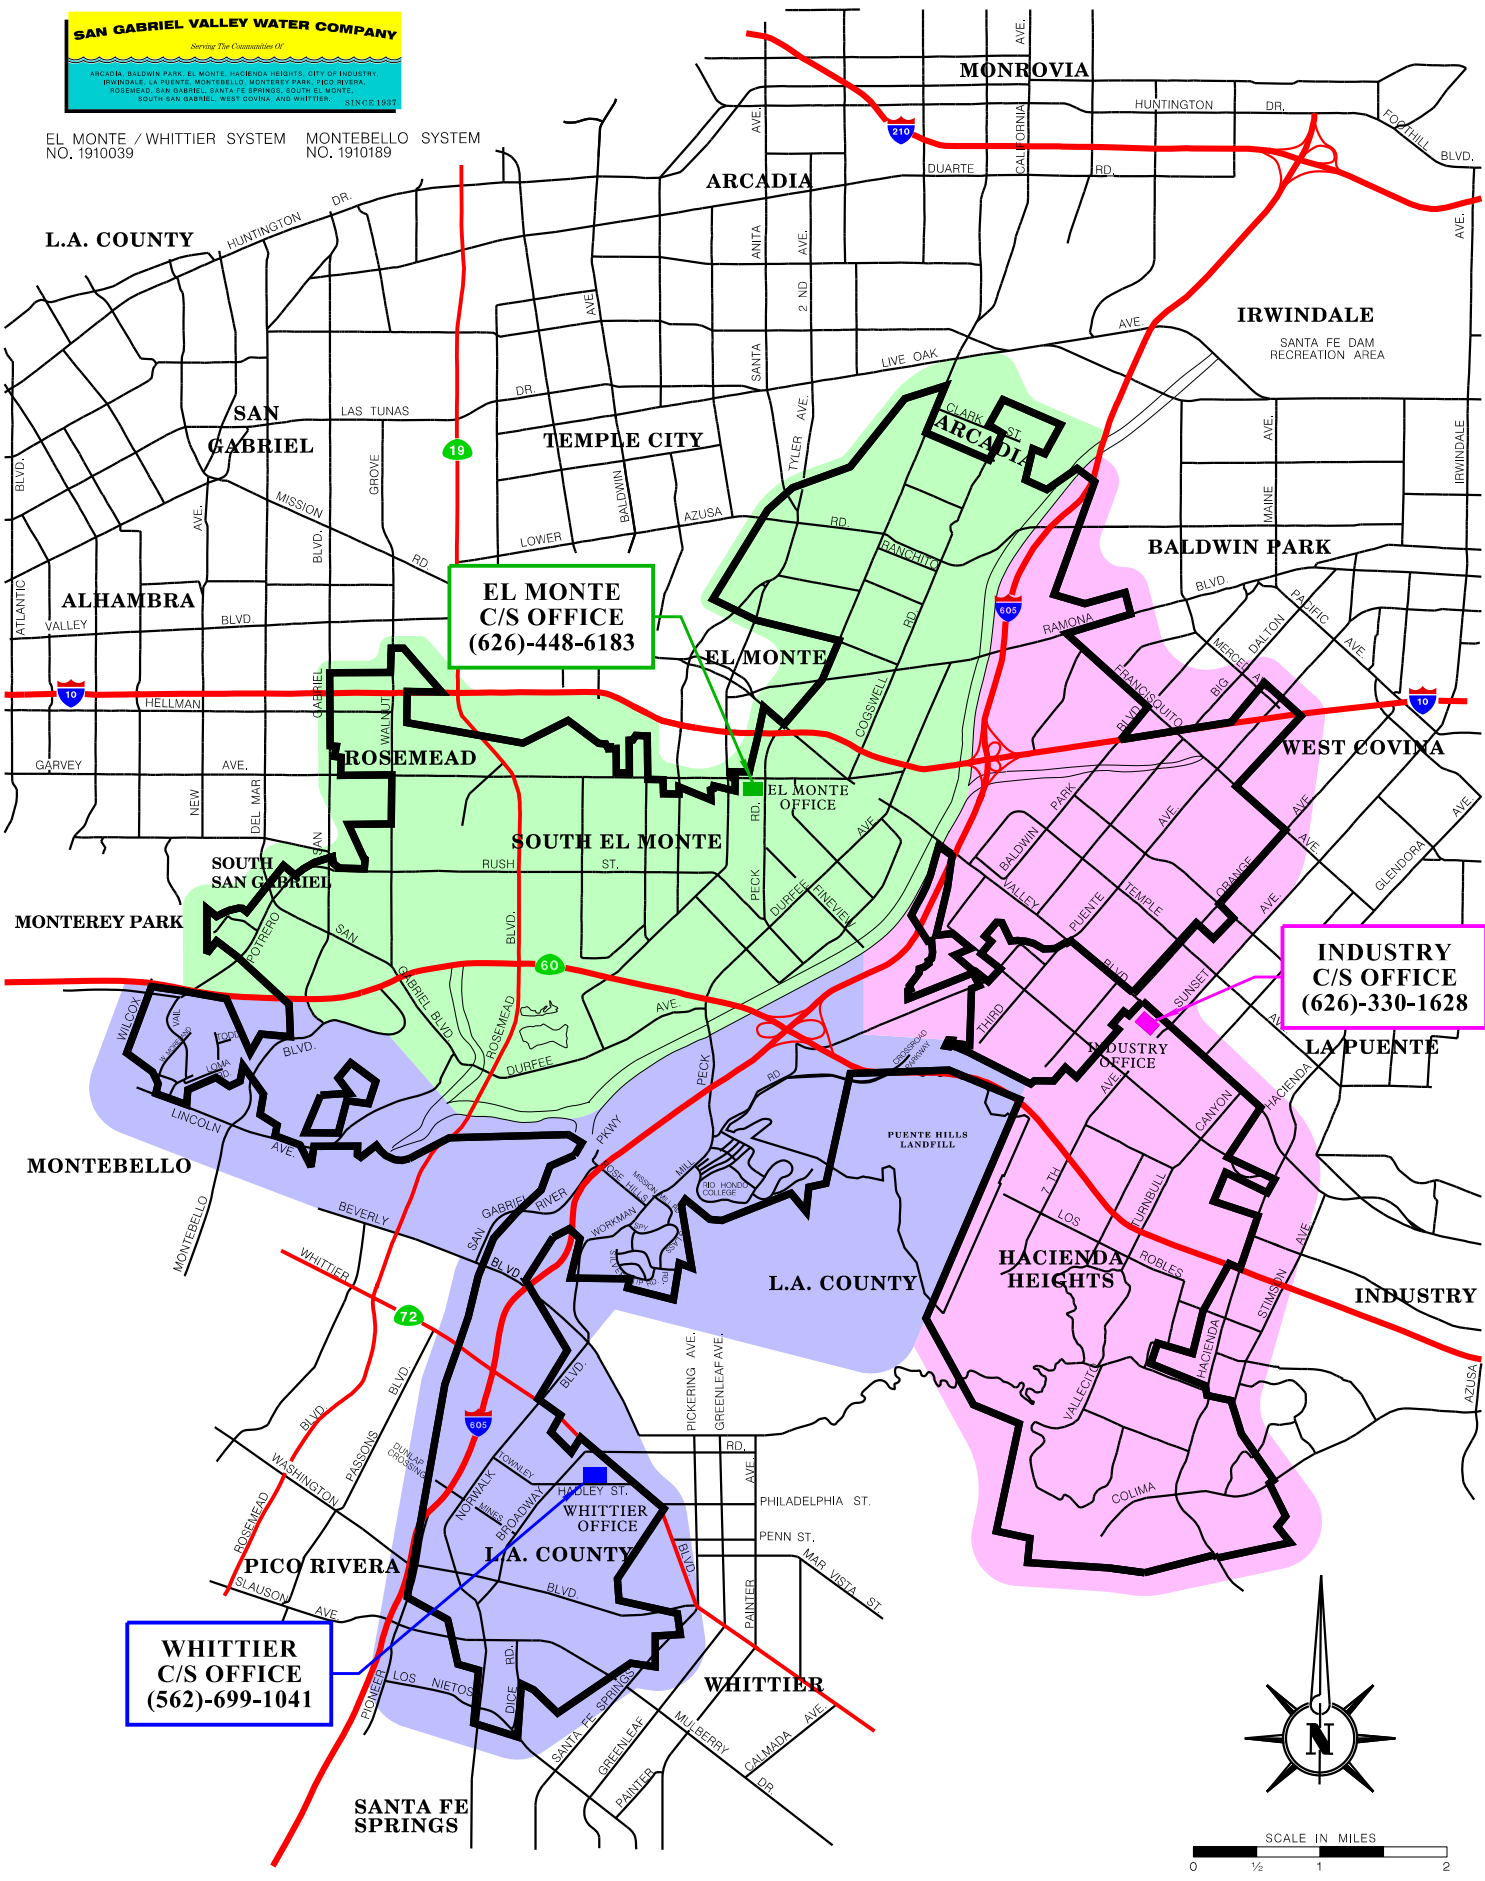

SAN GABRIEL VALLEY WATER COMPANY

Serving The Communities Of

EL MONTE / WHITTIER SYSTEM NO. 1910039   MONTEBELLO SYSTEM NO. 1910189

**EL MONTE
C/S OFFICE
(626)-448-6183**

**INDUSTRY
C/S OFFICE
(626)-330-1628**

**WHITTIER
C/S OFFICE
(562)-699-1041**