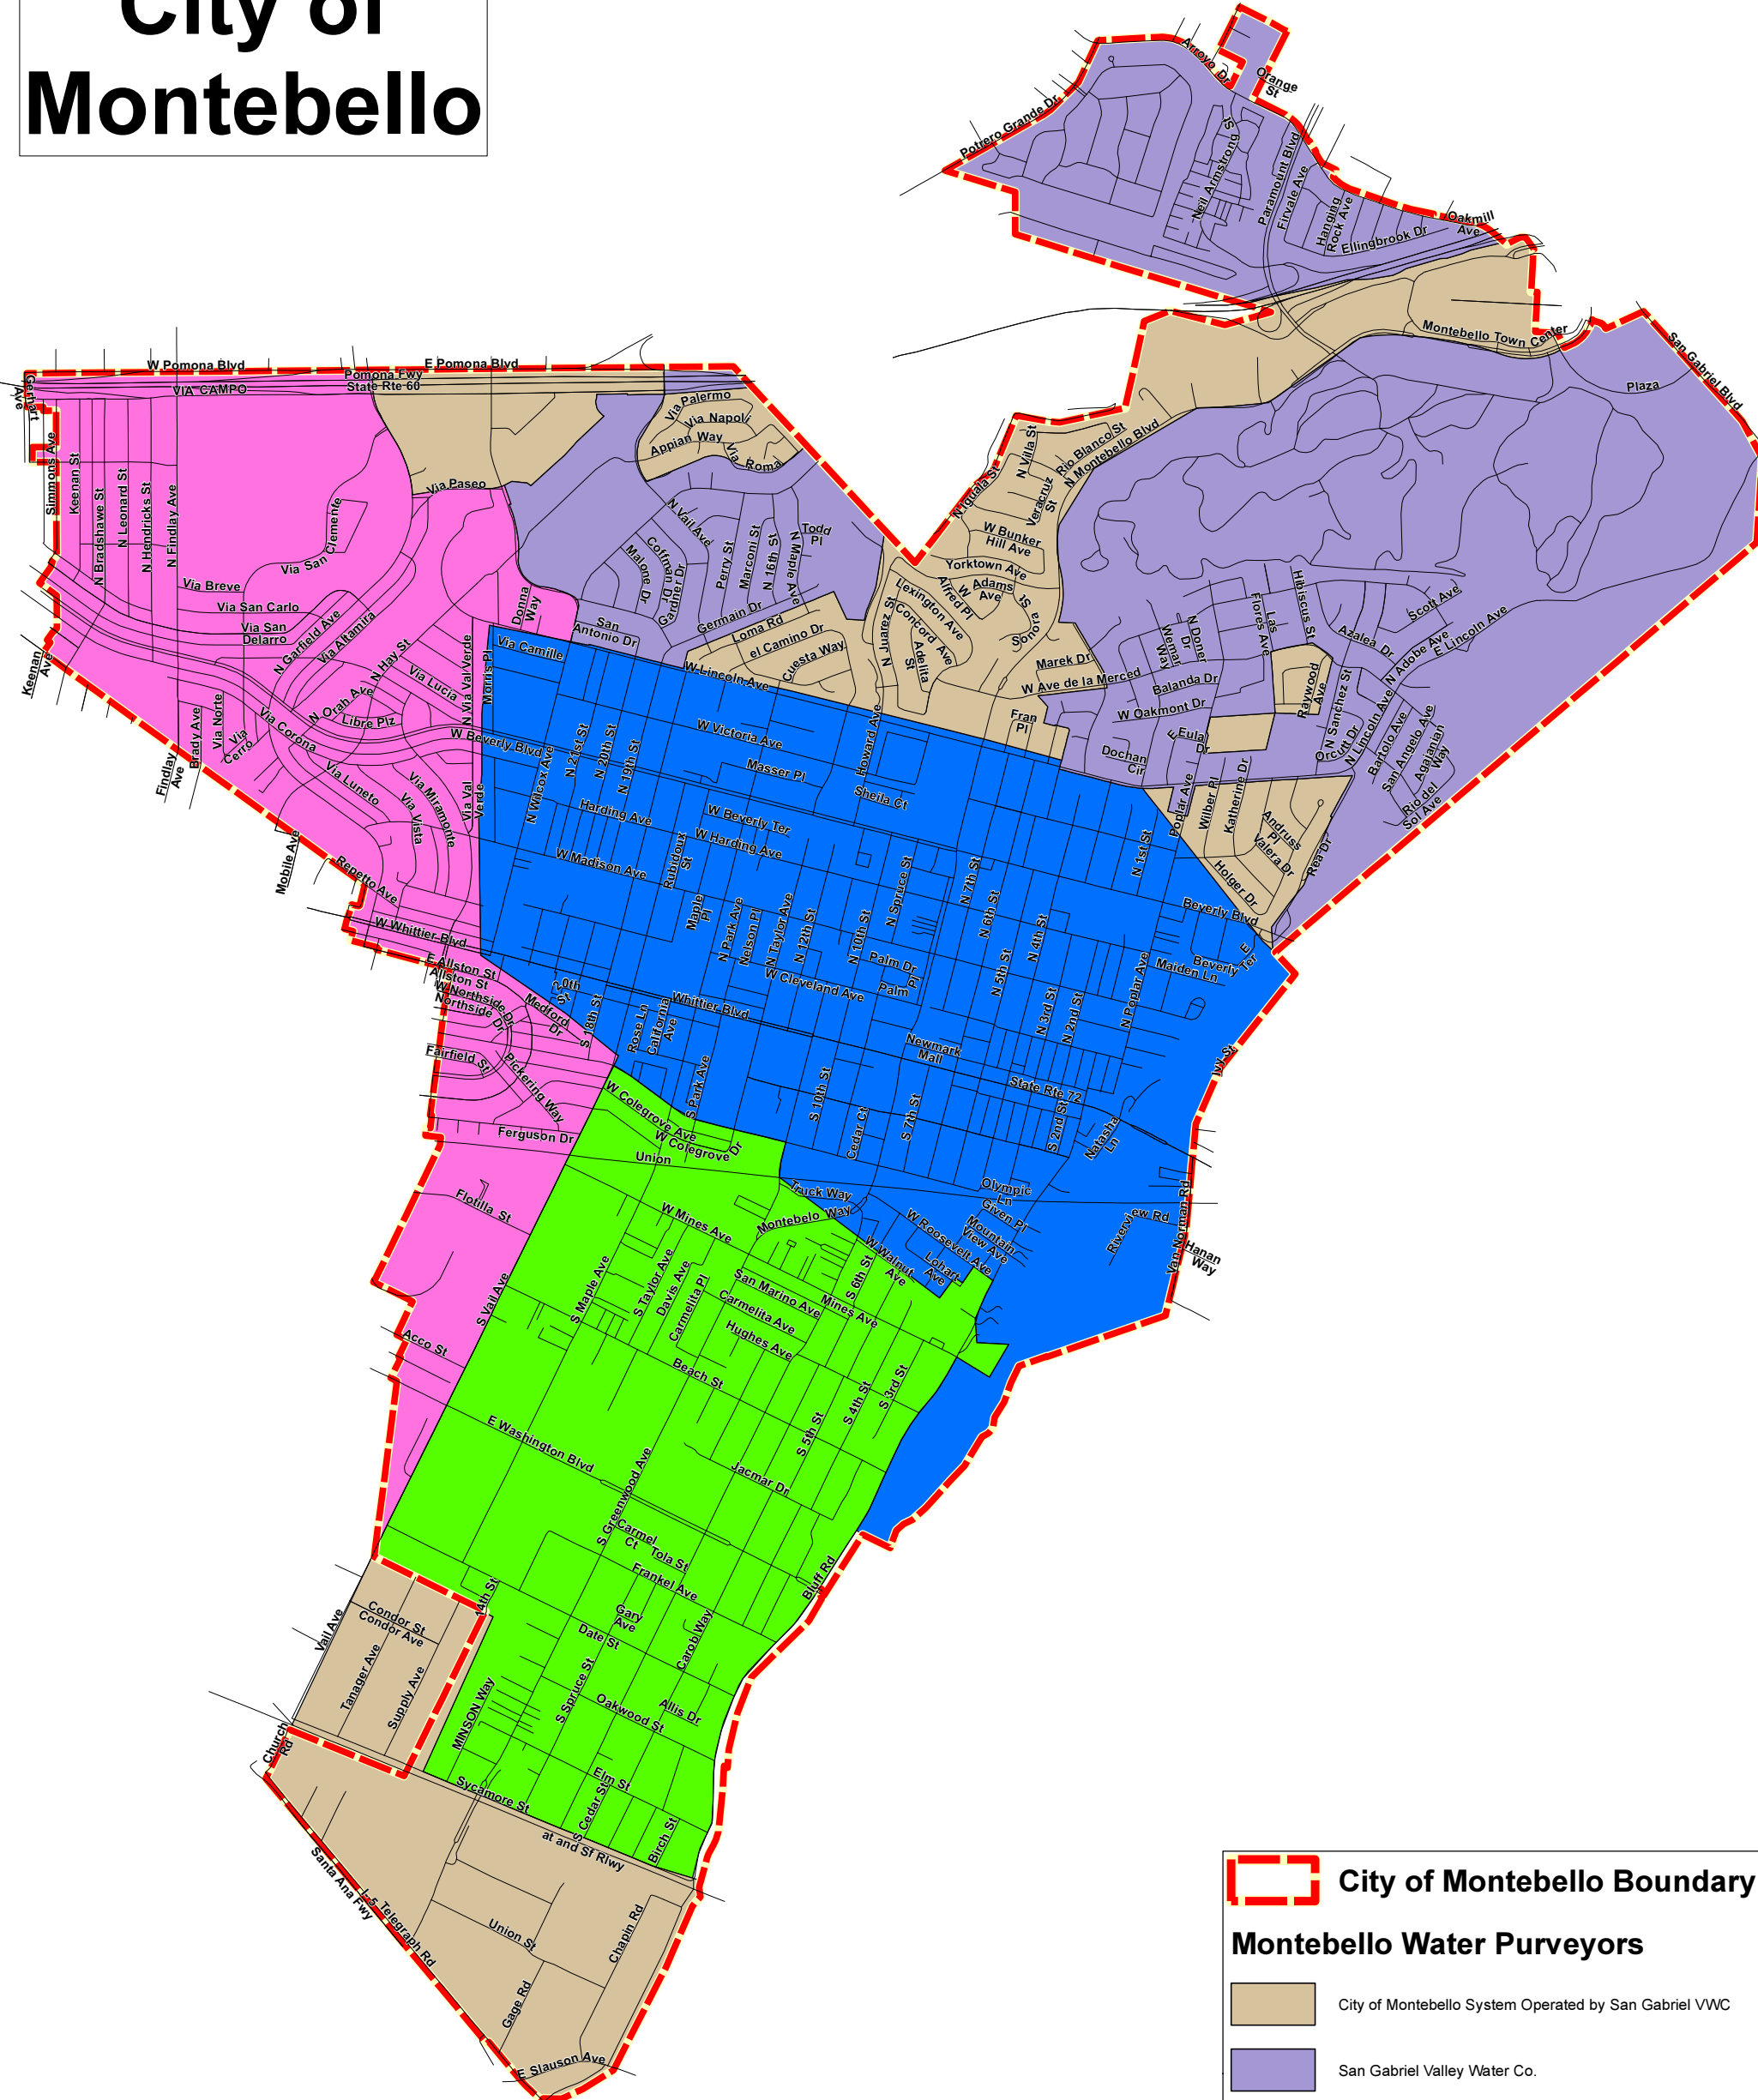

# City of Montebello

**City of Montebello Boundary**

**Montebello Water Purveyors**

- City of Montebello System Operated by San Gabriel VWC
- San Gabriel Valley Water Co.
- California Water Service Co.
- Montebello Land and Water Co.
- South Montebello Irrigation District